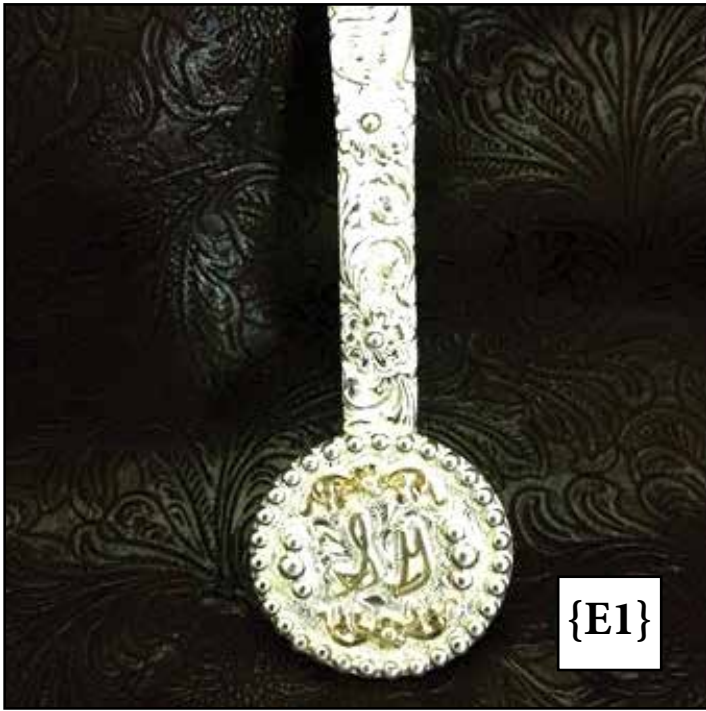

The background of the image is a close-up of western leather goods. At the top, a portion of a cowboy hat with a silver concho is visible. Below it, a brown leather saddle pad is draped, featuring embossed patterns and a large, ornate silver buckle. The leather has a rich, dark brown color with some lighter tan sections. The overall aesthetic is classic Western. 

# *Conchos, Pendants & Other!*

{A1}

{C1}

{B1}

{D1}

# *Conchos, Pendants & Other!*

{E1}

{F1}

{G1}