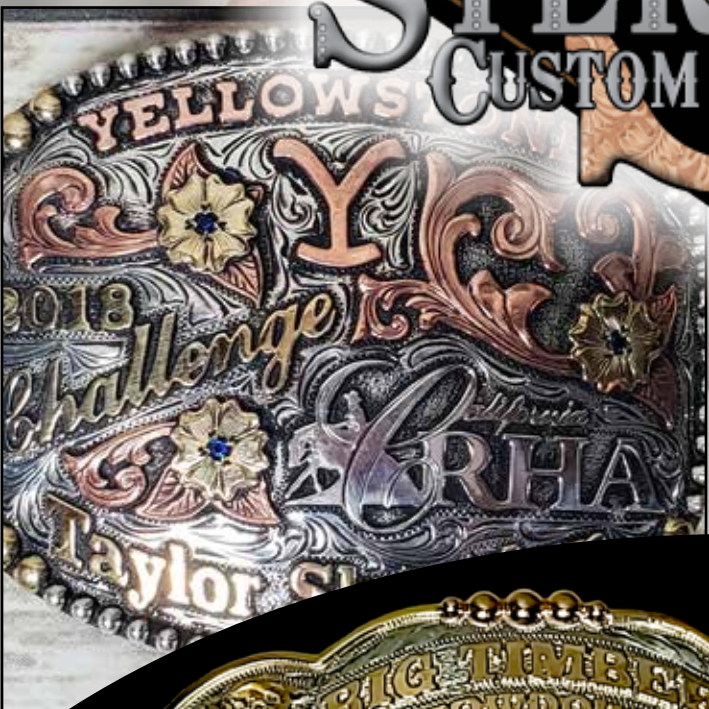

The background of the image is a close-up of western leather goods. At the top, a portion of a cowboy hat with a silver concho is visible. Below it, a brown leather saddle pad is draped, featuring embossed patterns and a large, ornate silver buckle. The leather has a rich, dark brown color with some lighter tan sections. The overall aesthetic is classic Western. 

# STERLING CUSTOM SADDLES

*We are the Official buckle  
producer for the popular  
Paramount series:  
**Yellowstone**,  
starring Kevin Costner*