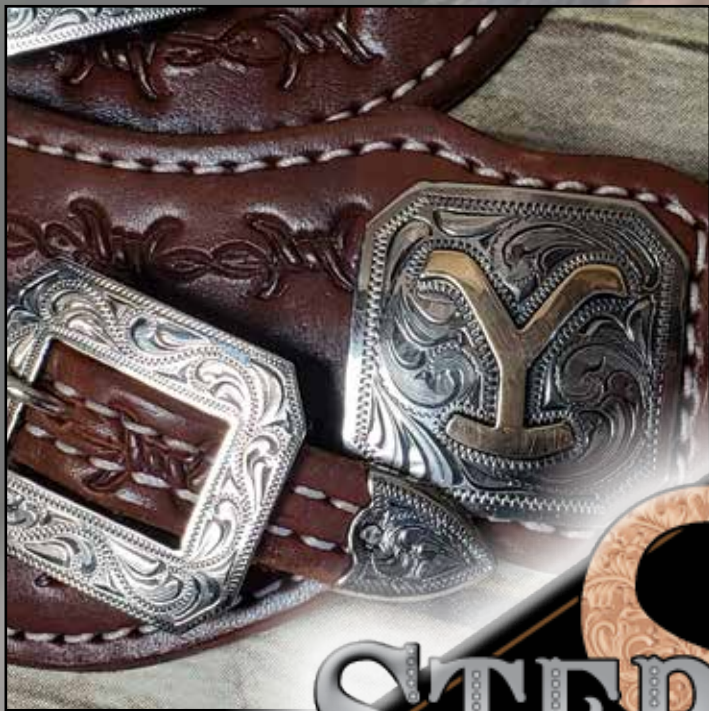

The background of the image is a close-up of western leather goods. At the top, a portion of a cowboy hat with a silver concho is visible. Below it, a brown leather saddle pad is draped, featuring embossed patterns and a large, ornate silver buckle. The leather has a rich, dark brown color with some lighter tan sections. The overall aesthetic is classic Western. 

# STERLING CUSTOM SADDLES

*We are the Official buckle  
producer for the popular  
Paramount series:  
**Yellowstone**,  
starring Kevin Costner*