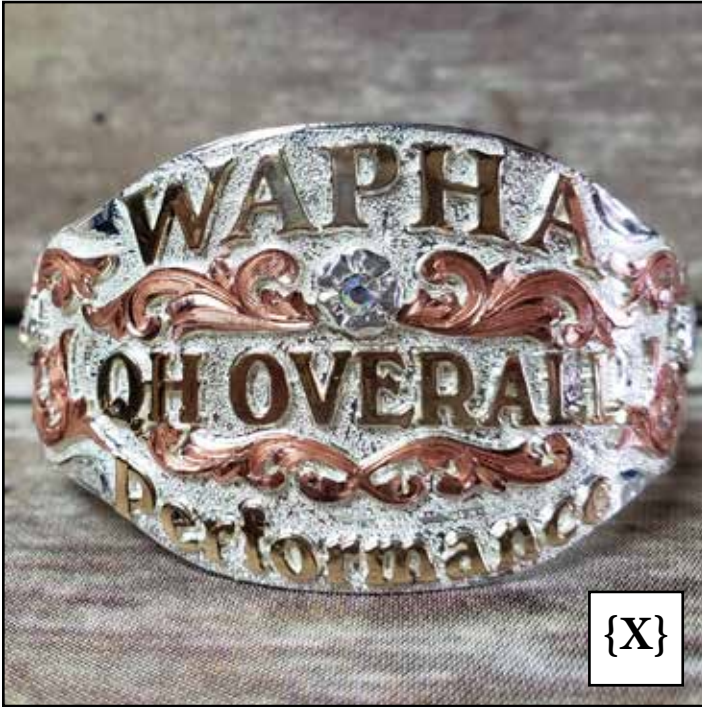

The background of the image is a close-up of western leather goods. At the top, a portion of a cowboy hat with a silver concho is visible. Below it, a brown leather saddle pad is draped, featuring embossed patterns and a large, ornate silver buckle. The leather has a rich, dark brown color with some lighter tan sections. The overall aesthetic is classic Western. 

# Buckles & Headstalls!

{W}

{Y}

{X}

{Z}